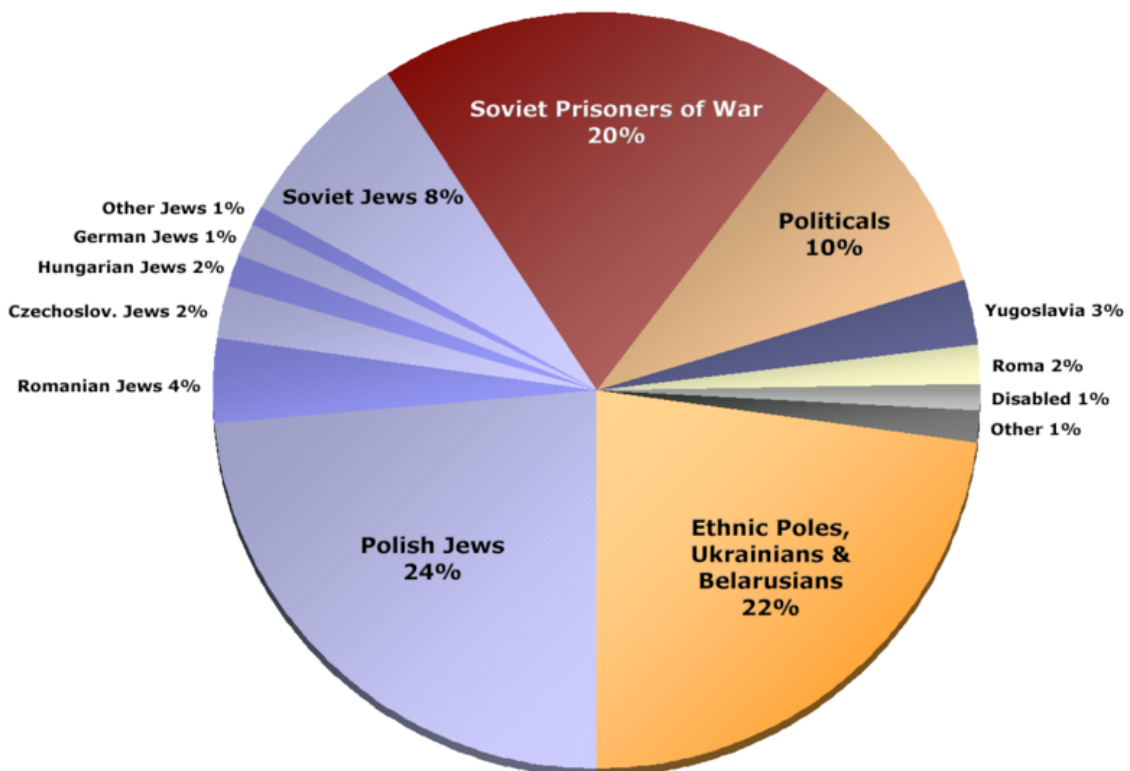

Holocaust Deaths