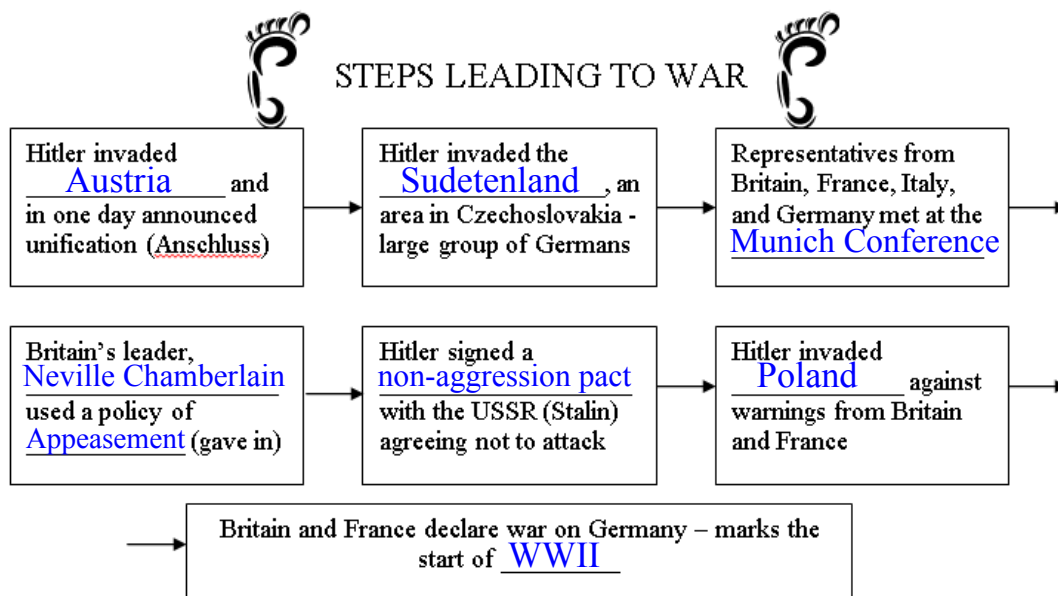

## Peacekeeping Efforts

- Locarno Pact
- Kellogg - Briand Pact
- Munich Conference - 1937 - appeasement of Hitler (Czechoslovakia)
- NAZI - Soviet Non-Aggression Pact

Jan 11-3:10 PM

Nationalism

Imperialism

Treaty of Versailles

War Guilt Clause

Anti-Semitism

Reparations

Apr 27-12:06 PM

Causes of WORLD WAR II

- Treaty of Versailles - German War Guilt Clause
- Economic Depression
- Nationalism
- German Re-militarization
- Violating the Treaty of Versailles
- Territorial Expansion (Hitler - Austria, Sudetenland; Tojo - Manchuria)
- Failure of APPEASEMENT at the Munch Conference

Jan 6-7:53 AM

Jan 6-7:54 AM

Jan 11-8:30 AM

Watch the video linked here. Identify who fought, when, and what happened at each location above.

Jan 6-7:54 AM

Dr. Seuss Goes to War  
Political Cartoon Analysis