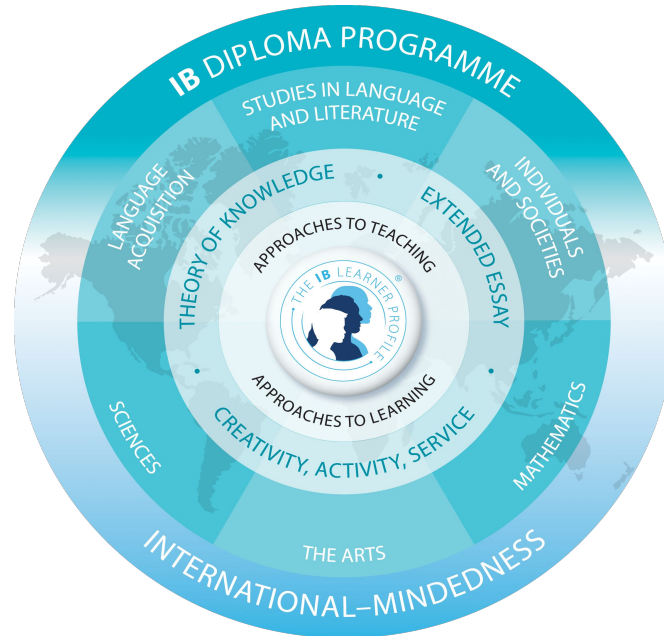

CHS and IB Participation

67 Personal Projects
Mrs. Drake

46 Extended Essays
Mr. Natoli

**The IB teachers can't handle it all!!! We need ALL teachers to sign up as advisors and supervisors!!!!
Please look out for emails from Drake, Deal, and Natoli.**