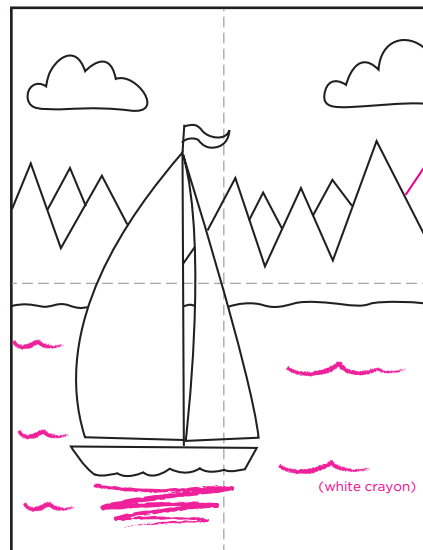

Sailboat on a Lake

1. Make guide lines. Draw the boat.

2. Add the left sail.

3. Draw a right sail. Add flag.

4. Draw wavy water line in back.

5. Draw zig zag trees.

6. Add more trees in between.

7. Draw some clouds.

8. Trace with black marker. Draw water lines with white crayon.

9. Paint with watercolor. Add another layer of green to darken.