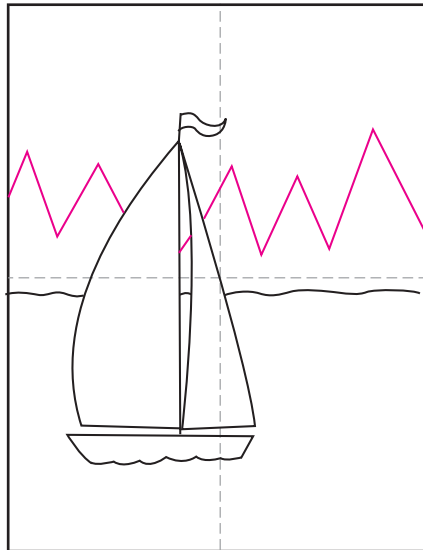

Sailboat on a Lake

1. Make guide lines. Draw the boat.

2. Add the left sail.

3. Draw a right sail. Add flag.

4. Draw wavy water line in back.

5. Draw zig zag trees.

6. Add more trees in between.

7. Draw some clouds.

8. Trace with black marker. Draw water lines with white crayon.

9. Paint with watercolor. Add another layer of green to darken.