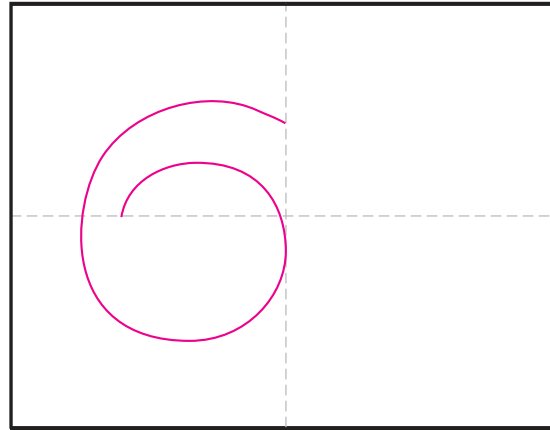

# Draw a Snail

Idea credit: pavulurvikram.blogspot.dk

Supplies: Marker, crayons

1. Draw a number six.

2. Add swirl to inside of the six.

3. Finish the front of shell as shown.

4. Draw the snail body below the shell.

5. Draw the two eyes.

6. Add a horizon line.

7. Draw one or more clouds.

8. Add a sun.