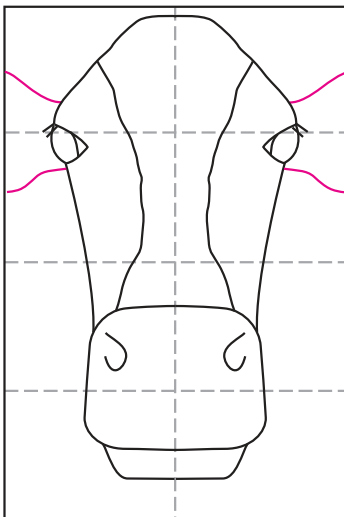

Cow Face Tutorial

1. Print template on page 2. Draw the nose, making sure the corners are round.

2. Add a lip underneath.

3. Draw two LARGE nostrils.

4. Draw the outline of the head, with round corners.

5. Add two eyes that bulge outside the head just a bit.

6. Erase inside eye lines. Add lashes and eye line as shown.

7. Draw the two ears that are going off the page.

8. Add inside ear, and litte squiggle on the head, and two body lines.

9. Trace and color.