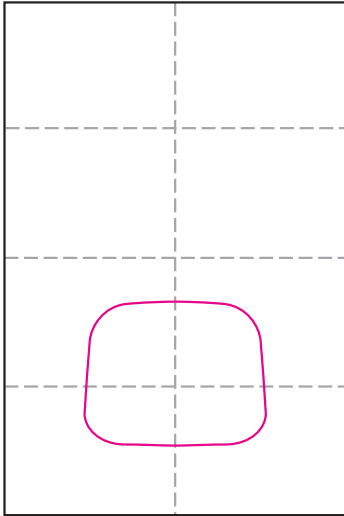

Cow Face Tutorial

1. Print template on page 2. Draw the nose, making sure the corners are round.

2. Add a lip underneath.

3. Draw two LARGE nostrils.

4. Draw the outline of the head, with round corners.

5. Add two eyes that bulge outside the head just a bit.

6. Erase inside eye lines. Add lashes and eye line as shown.

7. Draw the two ears that are going off the page.

8. Add inside ear, and litte squiggle on the head, and two body lines.

9. Trace and color.