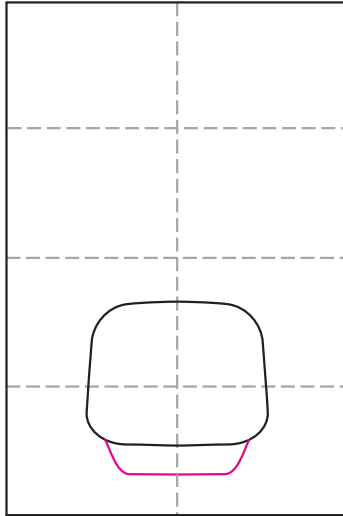

Cow Face Tutorial

1. Print template on page 2. Draw the nose, making sure the corners are round.

2. Add a lip underneath.

3. Draw two LARGE nostrils.

4. Draw the outline of the head, with round corners.

5. Add two eyes that bulge outside the head just a bit.

6. Erase inside eye lines. Add lashes and eye line as shown.

7. Draw the two ears that are going off the page.

8. Add inside ear, and litte squiggle on the head, and two body lines.

9. Trace and color.