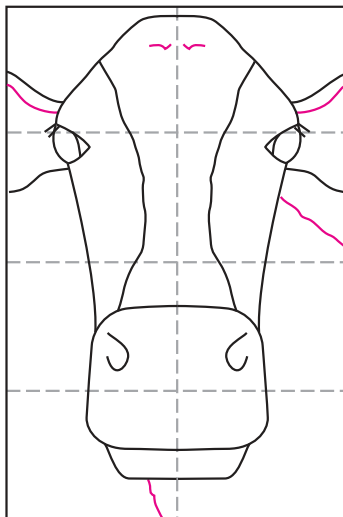

Cow Face Tutorial

1. Print template on page 2. Draw the nose, making sure the corners are round.

2. Add a lip underneath.

3. Draw two LARGE nostrils.

4. Draw the outline of the head, with round corners.

5. Add two eyes that bulge outside the head just a bit.

6. Erase inside eye lines. Add lashes and eye line as shown.

7. Draw the two ears that are going off the page.

8. Add inside ear, and litte squiggle on the head, and two body lines.

9. Trace and color.