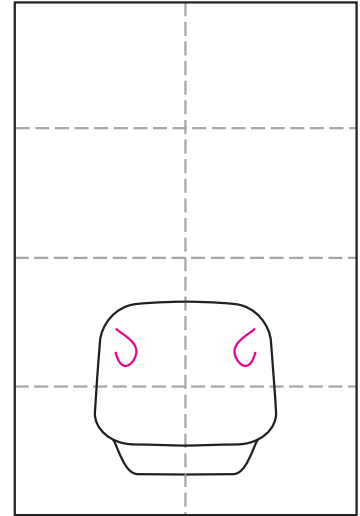

Cow Face Tutorial

1. Print template on page 2. Draw the nose, making sure the corners are round.

2. Add a lip underneath.

3. Draw two LARGE nostrils.

4. Draw the outline of the head, with round corners.

5. Add two eyes that bulge outside the head just a bit.

6. Erase inside eye lines. Add lashes and eye line as shown.

7. Draw the two ears that are going off the page.

8. Add inside ear, and litte squiggle on the head, and two body lines.

9. Trace and color.