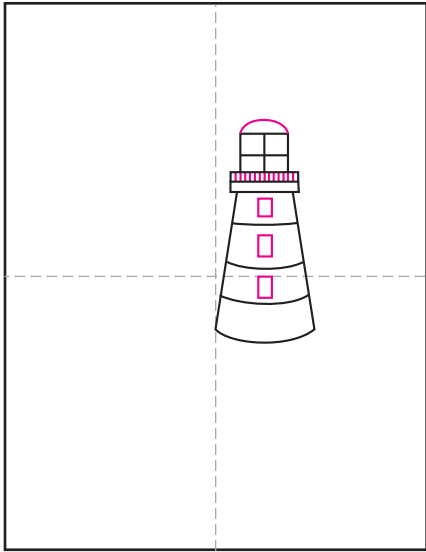

# Draw an Island Lighthouse

Supplies: Black marker, crayon.

1. Make guide lines. Start lighthouse.

2. Add top and curved lines.

3. Add windows and details.

4. Draw house behind lighthouse.

5. Add windows and island.

6. Add horizon line.

7. Draw waves, larger ones in front.

8. Add light ray lines.