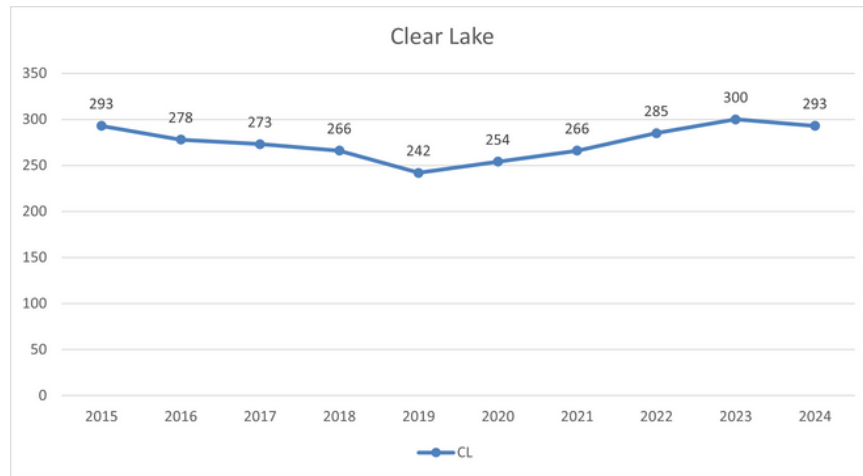

Clear Lake

4646 Barger Drive

Student Demographics

Total	305
Female	145
Male	159
Non-Binary	1
African American	7
American Indian or Alaskan Native	2
Asian	3
Hispanic Or Latino	77
Native Hawaiian or Other Pacific Islander	2
Two or More Races	39
White	175
ELL	3
SPED	70

Clear Lake (76%)

Quick Facts:
 Constructed: **1976**
 Capacity: **400**
 Current enrollment: **305**

2024-25 Projections
 Enrollment: **310**
 Capacity: **76%**

Clear Lake enrollment over time

Facilities Info