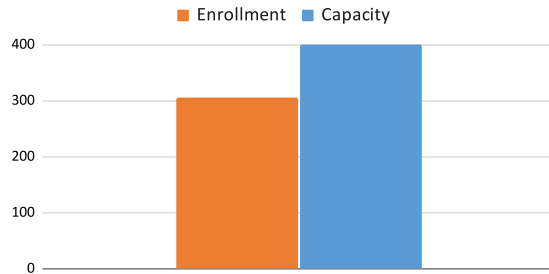

Clear Lake

4646 Barger Drive

Student Demographics

Total	305
Female	145
Male	159
Non-Binary	1
African American	7
American Indian or Alaskan Native	2
Asian	3
Hispanic Or Latino	77
Native Hawaiian or Other Pacific Islander	2
Two or More Races	39
White	175
ELL	3
SPED	70

Clear Lake (76%)

Quick Facts:
 Constructed: **1976**
 Capacity: **400**
 Current enrollment: **305**

2024-25 Projections
 Enrollment: **310**
 Capacity: **76%**

Clear Lake enrollment over time

Facilities Info