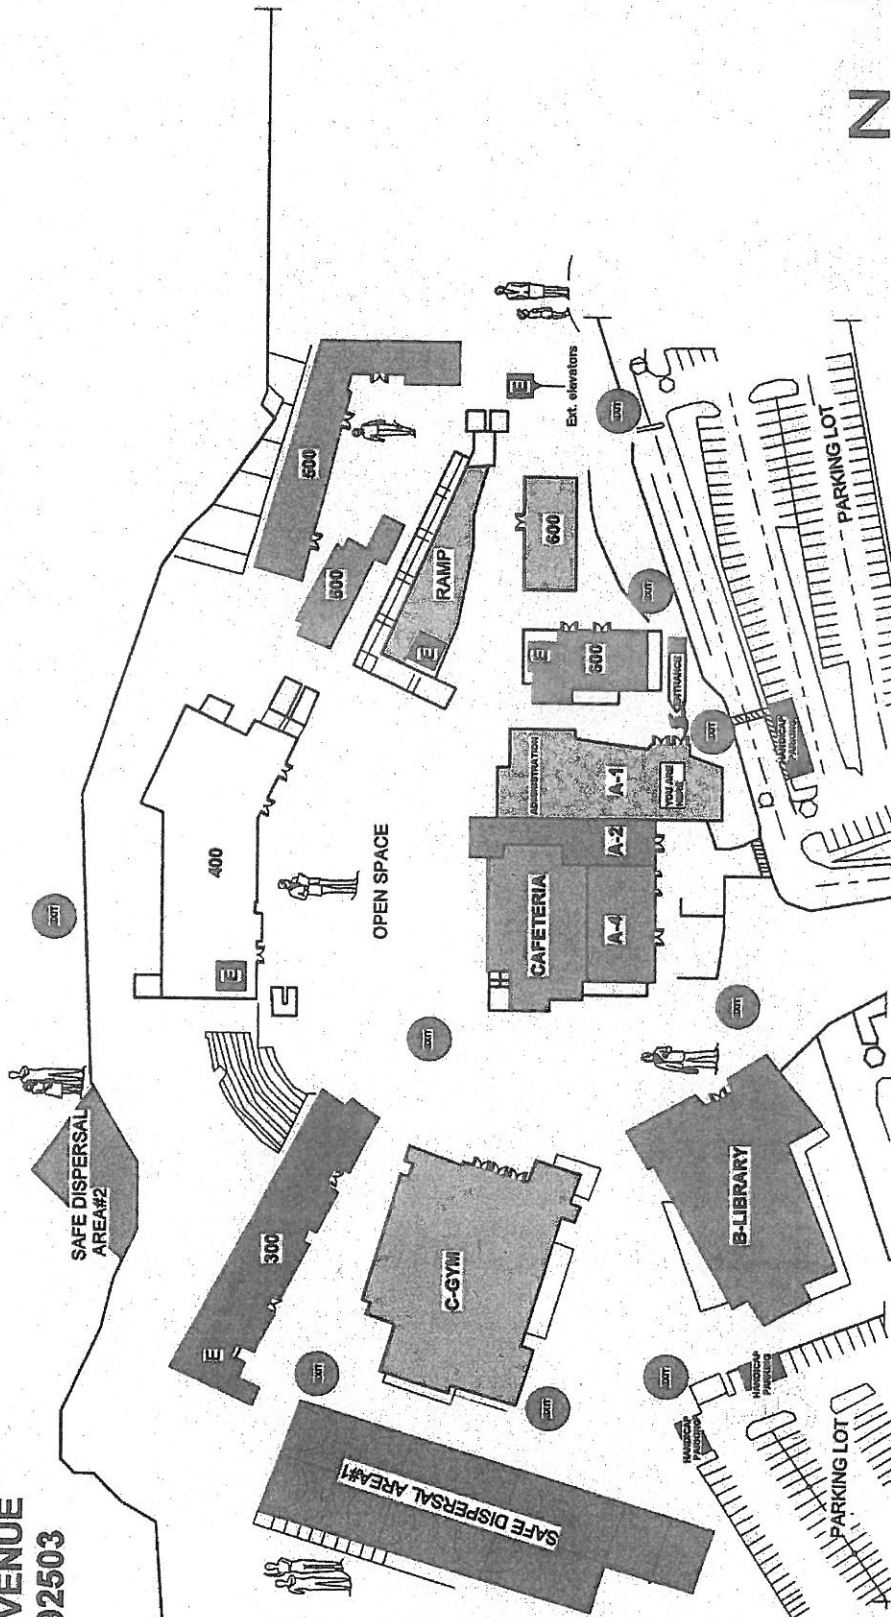

11800 INDIANA AVENUE
RIVERSIDE, CA 92503

Hillcrest High School

- ENTRANCE
- A-1 ADMINISTRATION
- GUIDANCE
- ACCOUNTING
- A-2 Food Court
- A-4 Black Box Theater
- B-Library Level#1 B-100-128
- C-Gym Level#1 C-101-115
- Cafeteria
- Exit
- Elevators
- Ramp
- Safe Dispersal Area #1
- Safe Dispersal Area #2
- 300-PE Boys/Girls Level #1 D-100-126 Level #2 D-200-219
- 400- Math & Sciences Level#1 E-100-110 Level#2 E-200-214 Level#3 E-300-319
- 500-9th Grade Wing
- 500-9th Grade Wing Language Arts Level#1 F-100-121 Level#2 F-200-211
- 600-Ceramics/Woods Level#1 G-100-112
- 600-Arts Levels#2 G-200-214
- OPEN SPACE
- HANDICAP PARKING

Drawn By: Javier Nolasco

11800 INDIANA AVENUE
RIVERSIDE, CA 92503

BUILDING "400" THIRD FLOOR

BUILDING "400" SECOND FLOOR

BUILDING "400" FIRST FLOOR

N

11800 INDIANA AVENUE
RIVERSIDE, CA 92503

BUILDING "500" SECOND FLOOR

BUILDING "500" FIRST FLOOR

11800 INDIANA AVENUE
RIVERSIDE, CA 92503

BUILDING "600" SECOND FLOOR

N

BUILDING "600" FIRST FLOOR