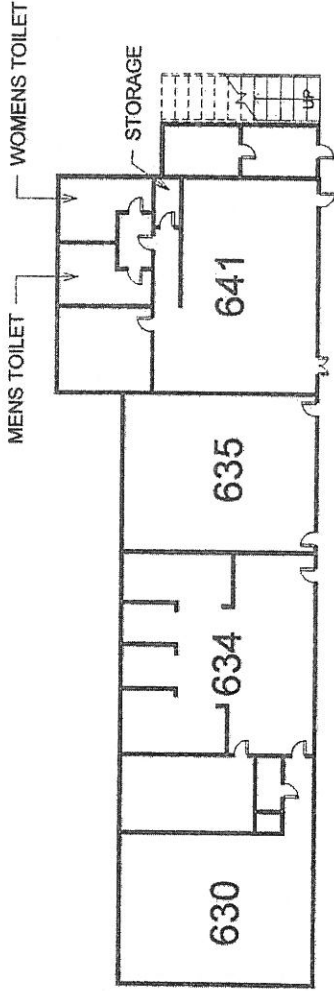

11800 INDIANA AVENUE
RIVERSIDE, CA 92503

BUILDING "600" SECOND FLOOR

N

BUILDING "600" FIRST FLOOR