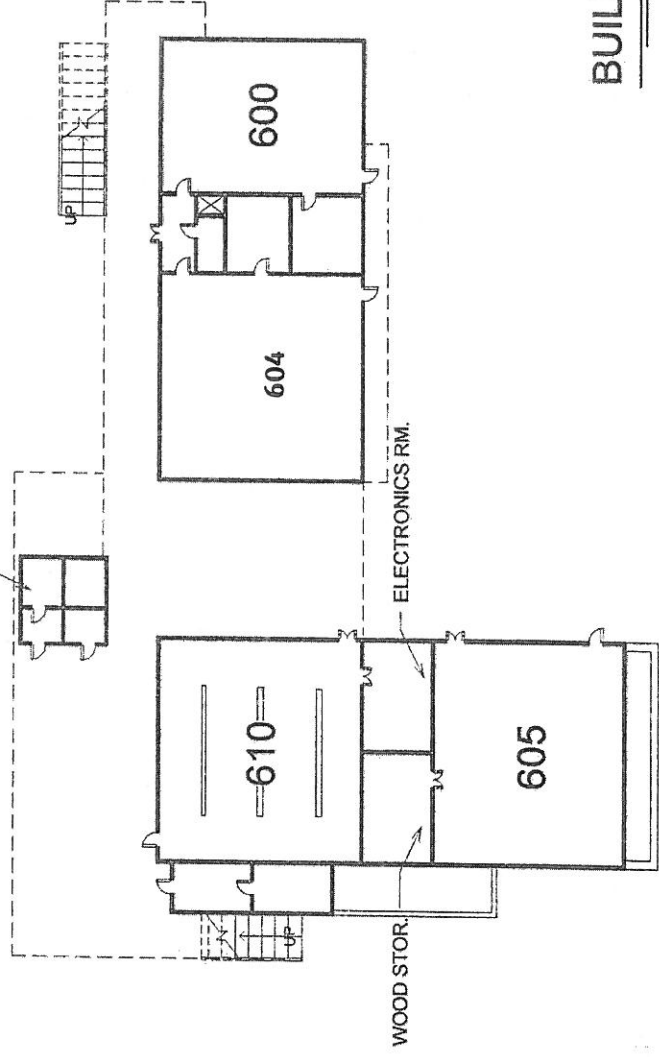

11800 INDIANA AVENUE
RIVERSIDE, CA 92503

BUILDING "600" SECOND FLOOR

N

BUILDING "600" FIRST FLOOR