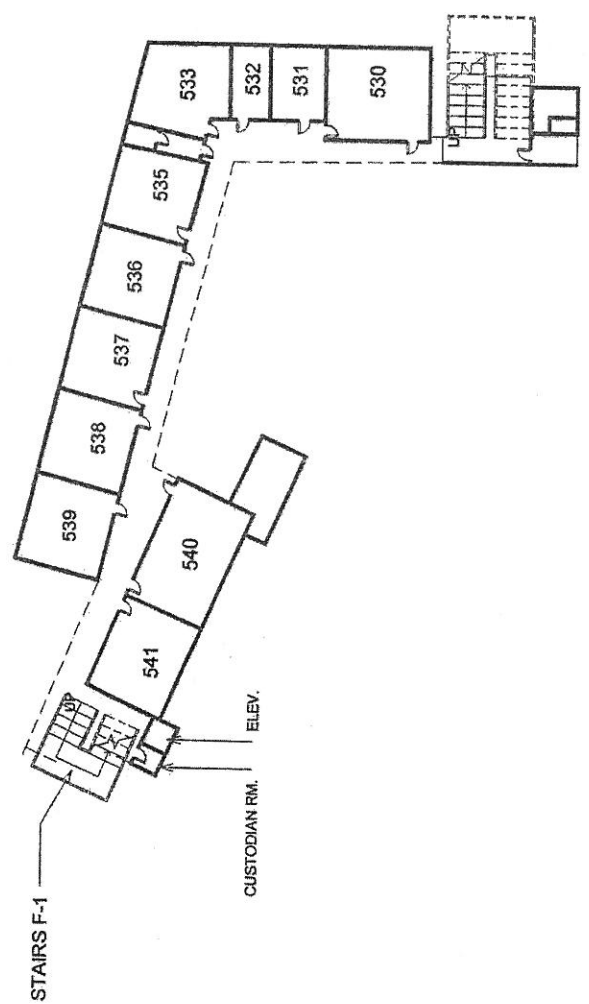

11800 INDIANA AVENUE
RIVERSIDE, CA 92503

Hillcrest High School

- ENTRANCE
- A-1 ADMINISTRATION
- GUIDANCE
- ACCOUNTING
- A-2 Food Court
- A-4 Black Box Theater
- B-Library Level#1 B-100-128
- C-Gym Level#1 C-101-115
- Cafeteria
- Exit
- Elevators
- Ramp
- Safe Dispersal Area #1
- Safe Dispersal Area #2
- 300-PE Boys/Girls Level #1 D-100-126 Level #2 D-200-219
- 400- Math & Sciences Level#1 E-100-110 Level#2 E-200-214 Level#3 E-300-319
- 500-9th Grade Wing
- 500-9th Grade Wing Language Arts Level#1 F-100-121 Level#2 F-200-211
- 600-Ceramics/Woods Level#1 G-100-112
- 600-Arts Levels#2 G-200-214
- OPEN SPACE
- HANDICAP PARKING

Drawn By: Javier Nolasco

11800 INDIANA AVENUE
RIVERSIDE, CA 92503

BUILDING "400" THIRD FLOOR

BUILDING "400" SECOND FLOOR

BUILDING "400" FIRST FLOOR

N

11800 INDIANA AVENUE
RIVERSIDE, CA 92503

BUILDING "500" SECOND FLOOR

BUILDING "500" FIRST FLOOR

11800 INDIANA AVENUE
RIVERSIDE, CA 92503

BUILDING "600" SECOND FLOOR

N

BUILDING "600" FIRST FLOOR