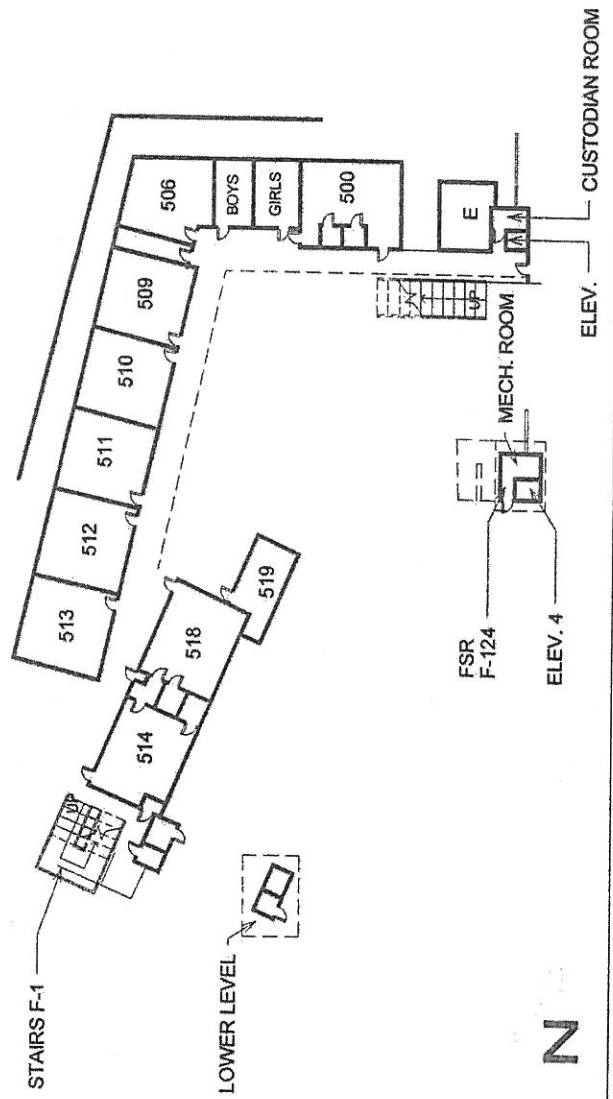

11800 INDIANA AVENUE
RIVERSIDE, CA 92503

Hillcrest High School

- ENTRANCE
- A-1 ADMINISTRATION
- GUIDANCE
- ACCOUNTING
- A-2 Food Court
- A-4 Black Box Theater
- B-Library Level#1 B-100-128
- C-Gym Level#1 C-101-115
- Cafeteria
- Exit
- Elevators
- Ramp
- Safe Dispersal Area #1
- Safe Dispersal Area #2
- 300-PE Boys/Girls Level #1 D-100-126 Level #2 D-200-219
- 400- Math & Sciences Level#1 E-100-110 Level#2 E-200-214 Level#3 E-300-319
- 500-9th Grade Wing
- 500-9th Grade Wing Language Arts Level#1 F-100-121 Level#2 F-200-211
- 600-Ceramics/Woods Level#1 G-100-112
- 600-Arts Levels#2 G-200-214
- OPEN SPACE
- HANDICAP PARKING

Drawn By: Javier Nolasco

11800 INDIANA AVENUE
RIVERSIDE, CA 92503

BUILDING "400" THIRD FLOOR

BUILDING "400" SECOND FLOOR

BUILDING "400" FIRST FLOOR

N

11800 INDIANA AVENUE
RIVERSIDE, CA 92503

BUILDING "500" SECOND FLOOR

BUILDING "500" FIRST FLOOR

11800 INDIANA AVENUE
RIVERSIDE, CA 92503

BUILDING "600" SECOND FLOOR

N

BUILDING "600" FIRST FLOOR