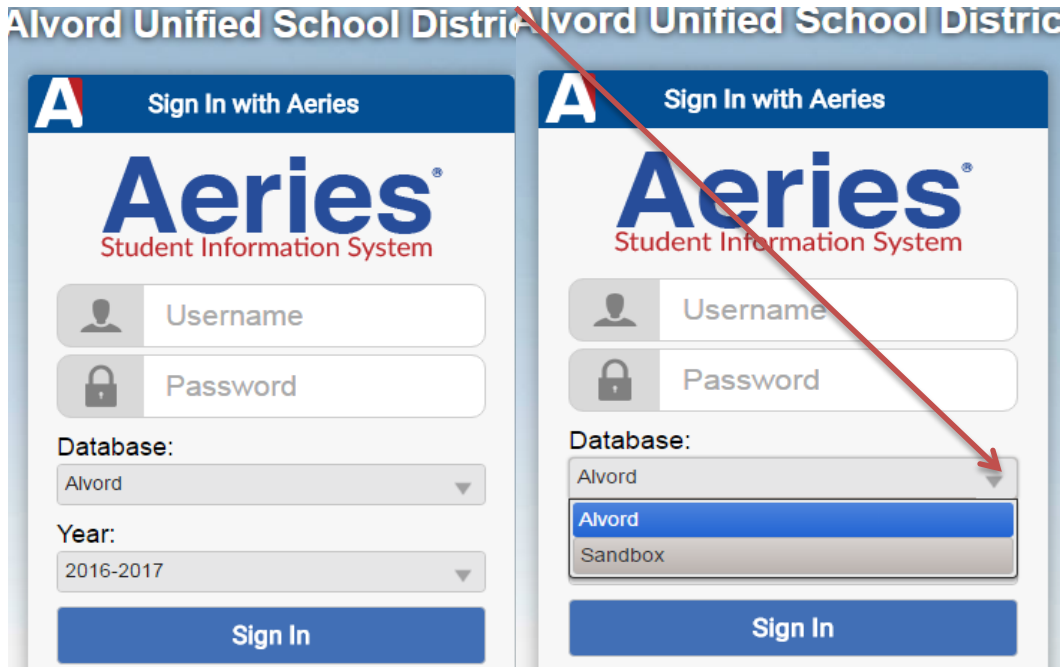

Live Database Vs Demo

- Login to Aeries Web from Admin login on the district website.
- Enter your username and password.
 - Username: firstinitiallastname
 - Password: default (given out at the Convocation)
 - Click on the database drop down to select **Sandbox (demo database)**

- Select Sandbox. The screen should say “Temp” in front of the school. This is the **demo database**

- Live database screen should look like

Please call SIS department for assistance ext 226118