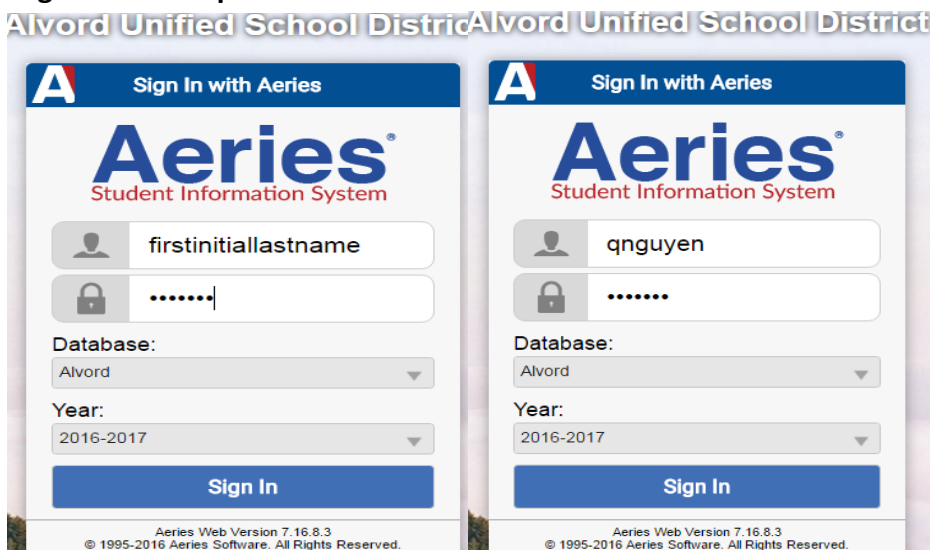

3. Login window opens.