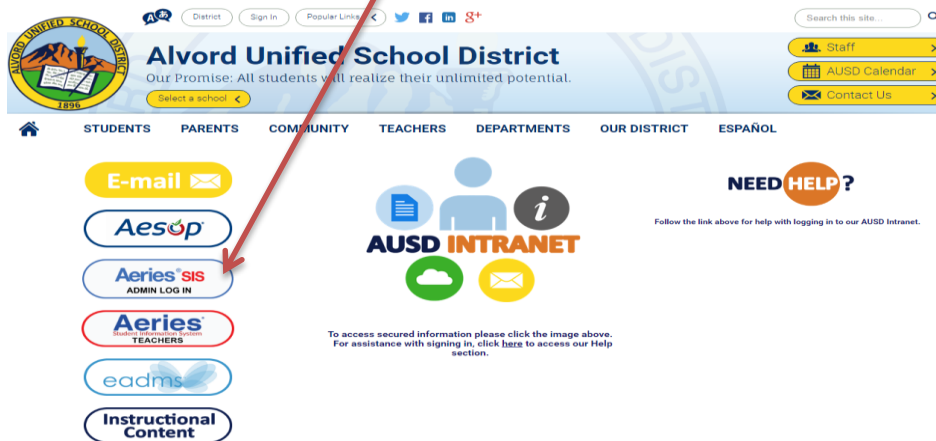

Aeries Web login for Staff

1. Go to <http://alvordschools.org>

2. Click on Staff and select Aeries SIS (All Staff will select the first button. All teachers account linked to student will select the second button)