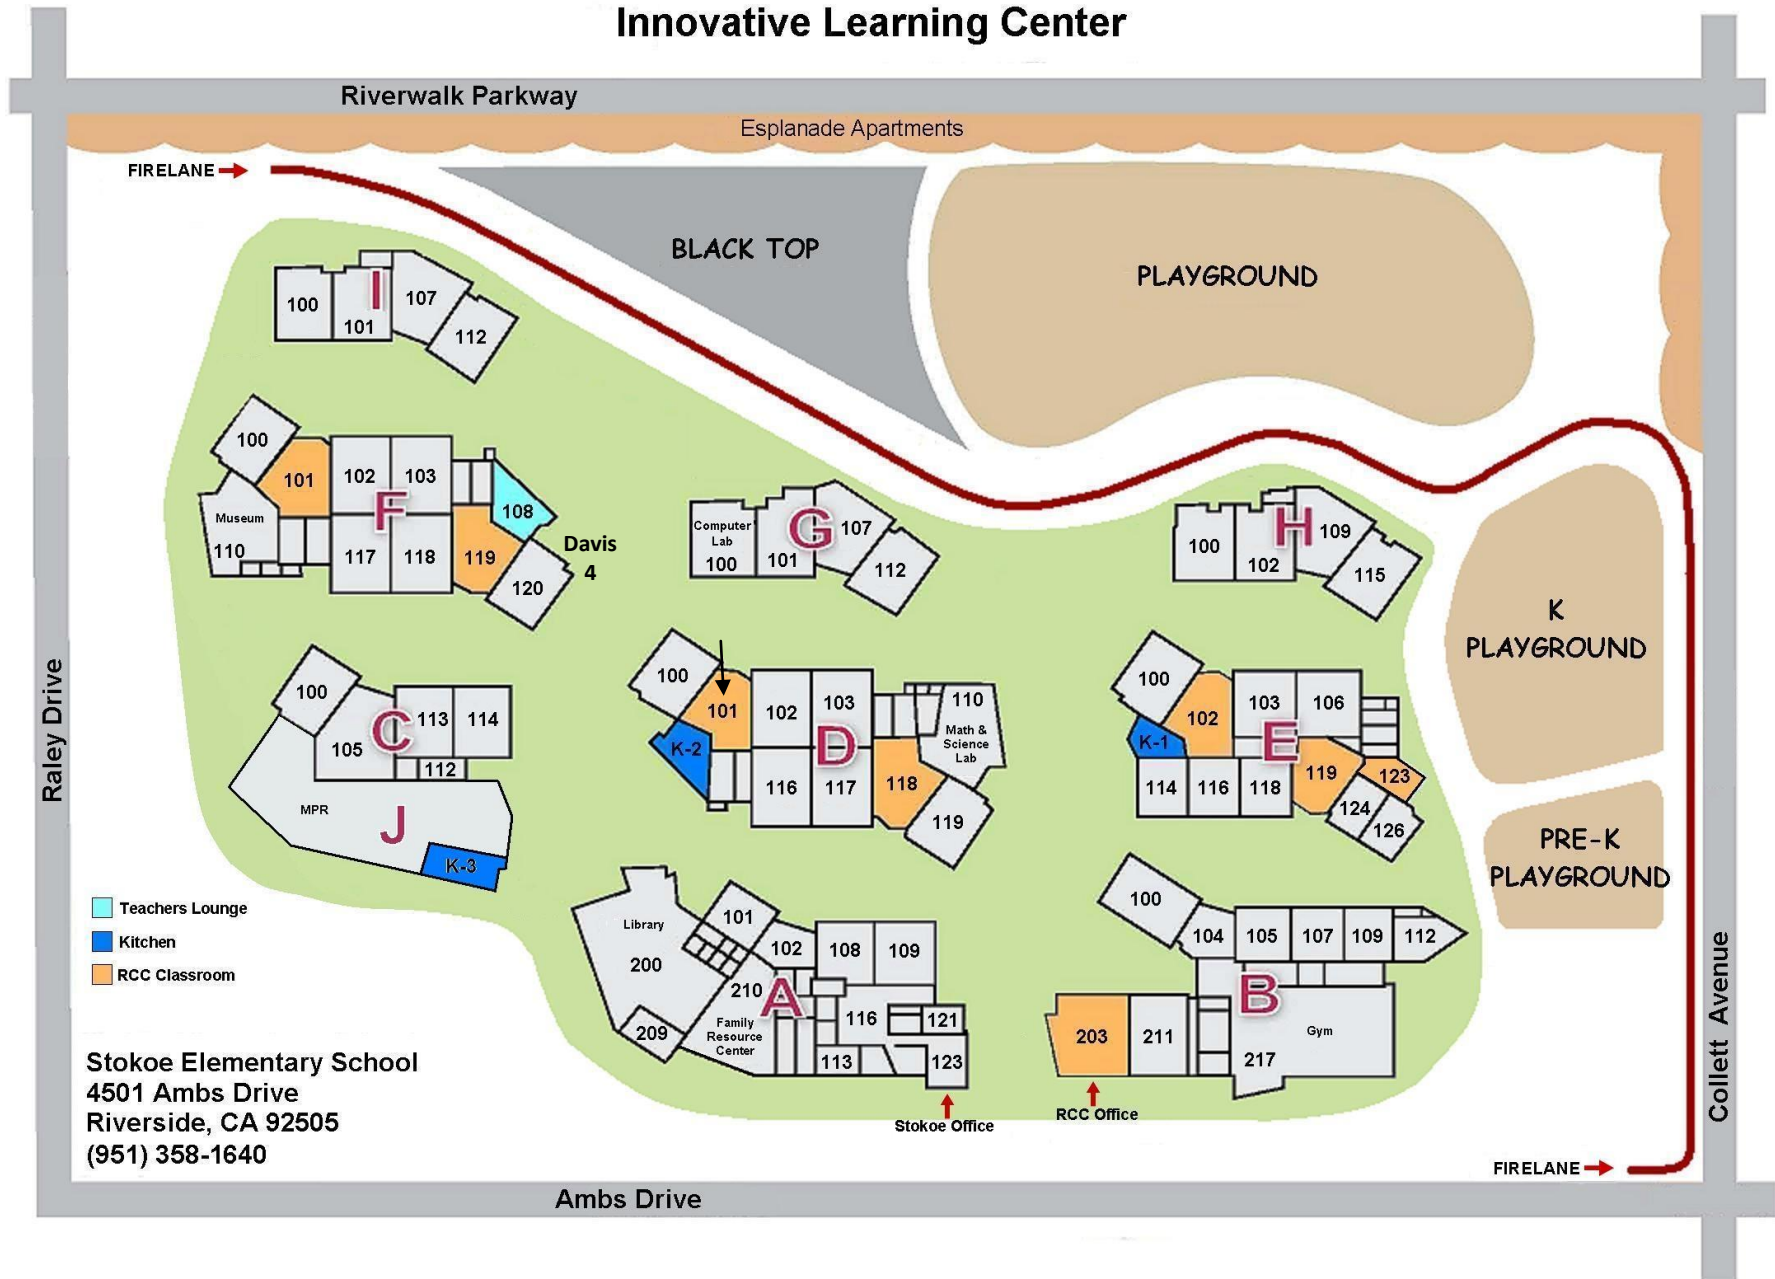

Stokoe Elementary School Innovative Learning Center

Stokoe Elementary School
4501 Ambs Drive
Riverside, CA 92505
(951) 358-1640