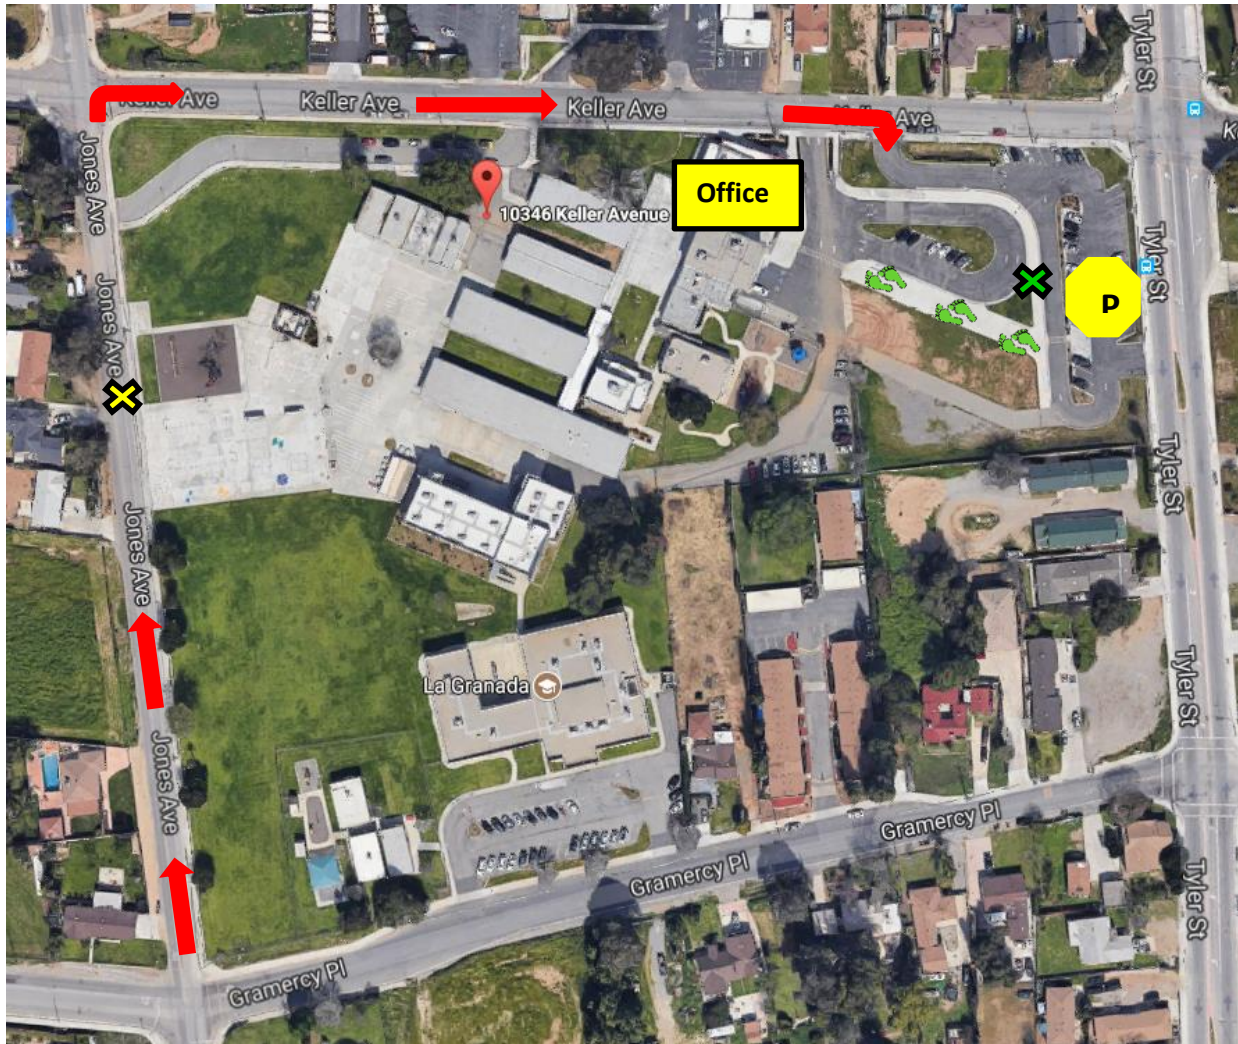

LA GRANADA

E L E M E N T A R Y

Arrival, Dismissal, and Parking Procedures

- 1. Jones Ave. Gate**
Gate Opens- 7:30 a.m.-7:55 a.m.
- 2. Keller Ave./Tyler St. Drop Off**
Stay in vehicle to drop off students.
- 3. Keller Ave./Tyler St. Parking**
Visitor Parking

- = Jones Gate
- = Visitor Parking
- = Keller Ave./Tyler St. Pick Up/Drop Off

Please follow the arrows drawn above when dropping off and picking up your children. Stay in your vehicles at all times to keep the flow of traffic moving.

Please note where parking is permissible.

Please **DO NOT** park across the street from La Granada.